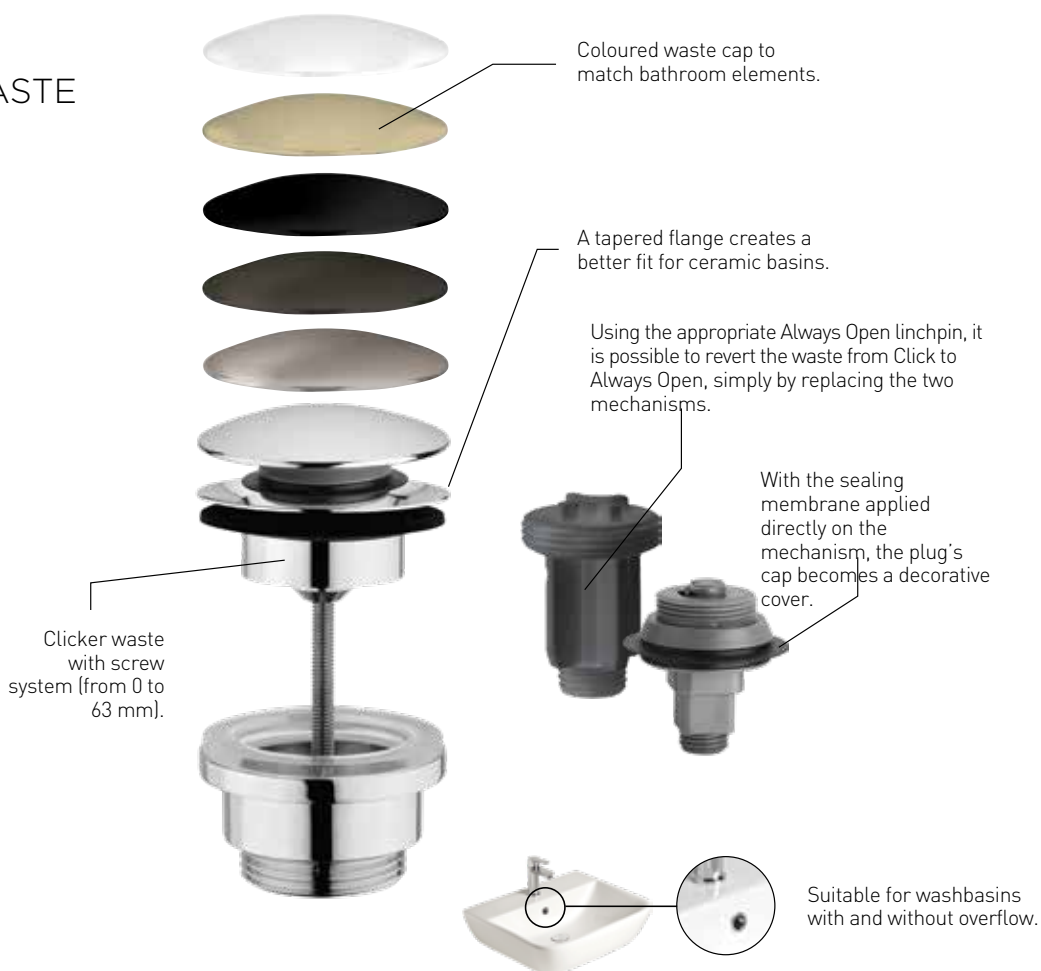

ELEMENTi[®]

WASTES

WASTES

ELEMENTI

UNIVERSAL BASIN CLICKER WASTE 32MM

CHROME:
79230.02

BRUSHED NICKEL:
79230.04

GUN METAL:
79230.29 **NEW**

BLACK:
79230.13

BRUSHED BRASS:
79230.07 **NEW**

CERAMIC WHITE:
79230.11

FEATURE

COLOURED CLICKER WASTE

ELEMENTI

1 1 YEAR GUARANTEE*

*All guarantees are subject to terms and conditions and available on request or can be viewed at: www.robertson.co.nz/warranties

ELEMENTI

32MM BASIN CLICKER WASTE - NO OVERFLOW

CHROME:
79167.02
3

BRUSHED NICKEL:
79167.04

NEW

GUN METAL:
79167.29

NEW

BLACK:
79167.1

WHITE:
79167.10

ELEMENTI

32MM BASIN CLICKER WASTE - WITH OVERFLOW

CHROME:
79165.02

BRUSHED NICKEL:
79165.04

NEW

GUN METAL:
79165.29

NEW